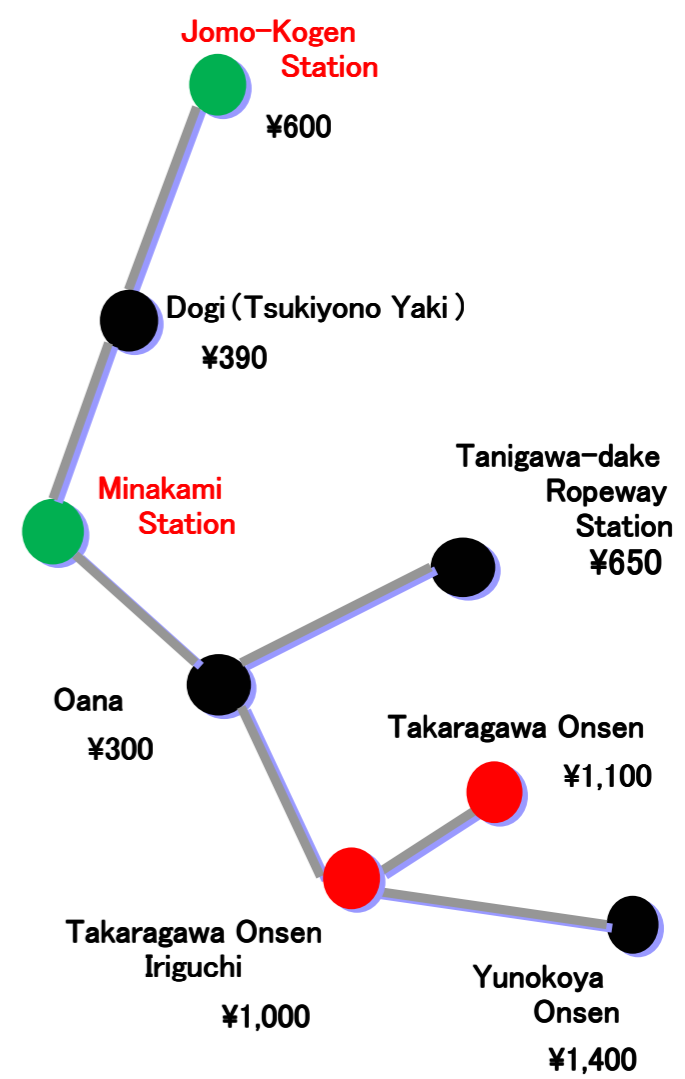

※Request Stop System
The bus can stop at the point where the passengers request. (pick up / drop off)