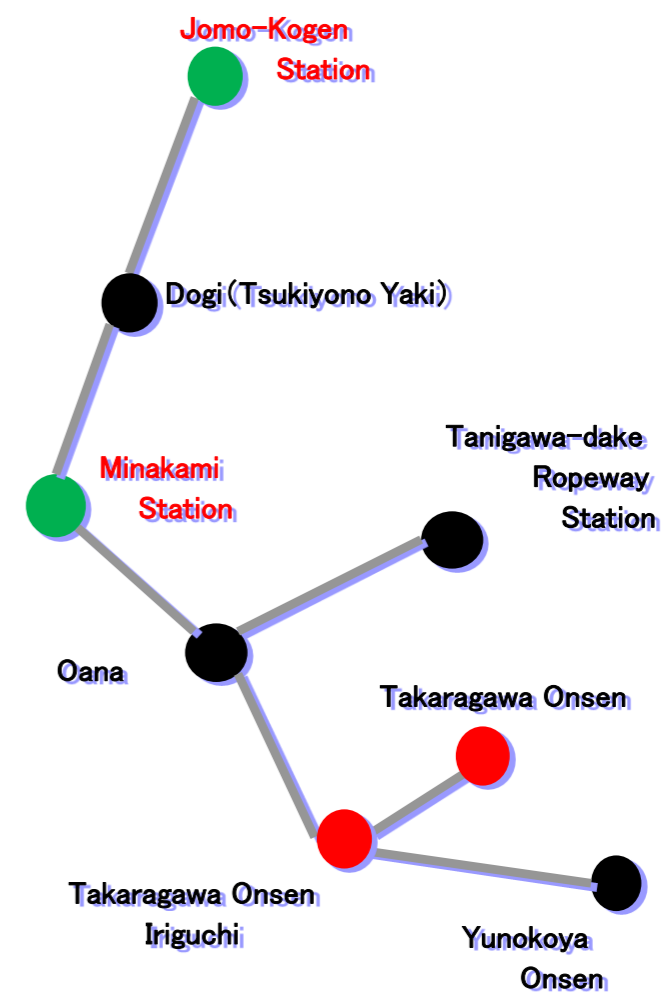

※Request Stop System

The bus can stop at the point where the passengers request. (pick up // drop off)