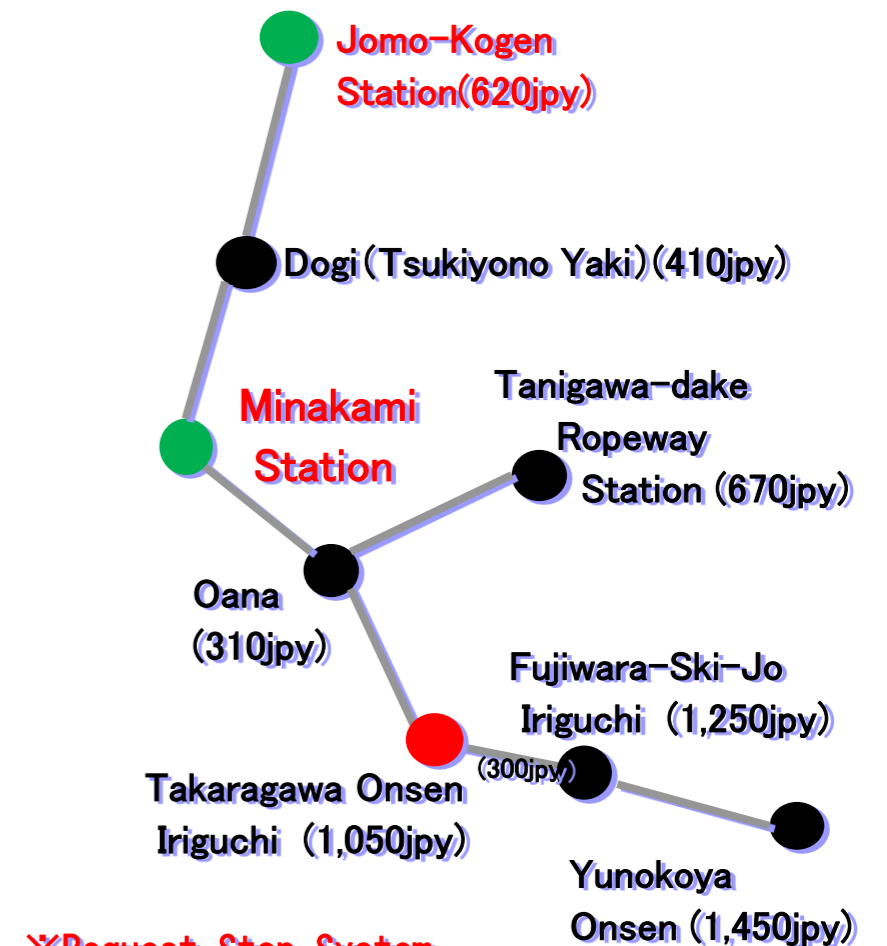

VALID FROM 1st Dec.2015

LOCAL BUS TIMETABLES FROM MINAKAMI RAILWAY STATION

◎Please confirm the routes before boarding.

※Following fees are all from Minakami Station.

※Request Stop System
The bus can stop at the point where the passengers request. (pick up / drop off)

Suspension of service 1th Dec. ~ 31th Mar.

Minakami Station	Oana	Yubiso Onsen	Doai-Eki-Mae	Tanigawadake Ropeway Station
8:25	8:32	8:34	8:38	8:45
9:00	9:07	9:09	9:13	9:20
9:53	10:00	10:02	10:06	10:13
10:41	10:48	10:50	10:54	11:01
11:40	11:47	11:49	11:53	12:00
11:55	12:02	12:04	12:08	12:15
12:43	12:50	12:52	12:56	13:03
13:35	13:42	13:44	13:48	13:55
14:15	14:22	14:24	14:28	14:35
15:15	15:22	15:24	15:28	15:35
15:45	15:52	15:54	15:58	16:05
16:31	16:38	16:40	16:44	16:51
18:37	18:44	18:46	18:55(goes only as far as Awazawa)	

Tanigawadake Ropeway Station	Doai-Eki-Mae	Yubiso Onsen	Oana	Minakami Station
9:00	9:03	9:07	9:09	9:23
9:30	9:33	9:37	9:39	9:53
10:25	10:28	10:32	10:34	10:48
11:10	11:13	11:17	11:19	11:33
12:05	12:08	12:12	12:14	12:28
12:20	12:23	12:27	12:29	12:43
13:15	13:18	13:22	13:24	13:38
14:05	14:08	14:12	14:14	14:28
14:55	14:58	15:02	15:04	15:18
16:00	16:03	16:07	16:09	16:23
16:10	16:13	16:17	16:19	16:33
16:56	16:59	17:03	17:05	17:19

Minakami Station	Oana	Takaragawa Iriguchi	Fujiwara-Ski-Jo Iriguchi	Yunokoya Onsen
8:30	8:37	8:59	9:04	9:17
10:45	10:52	11:14	11:19	11:32
12:00	12:07	12:29	12:34	12:47
13:40	13:47	14:09	14:14	14:27
15:55	16:02	16:24	16:29	16:42
17:43	17:50	18:12	18:17	18:30