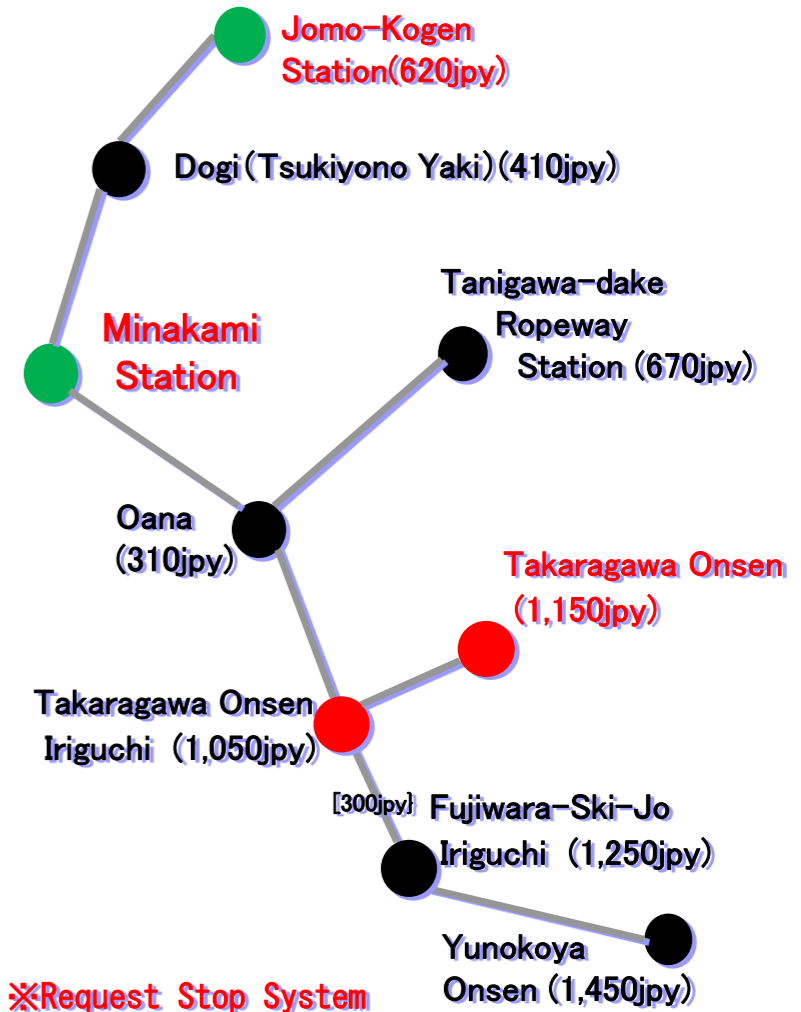

Jomo-Kogen Station	Dogi	Ninakami Station
8:00	8:07	8:23
9:00	9:07	9:23
9:28	9:35	9:51
10:16	10:23	10:39
11:30	11:37	11:53
12:18	12:25	12:41
13:05	13:12	13:28
13:57	14:04	14:20
14:28	14:35	14:51
15:05	15:12	15:28
15:58	16:05	16:21
17:00	17:07	17:23
17:58	18:05	18:21
18:28	18:35	18:51

Ninakami Station	Oana	Takaragawa-Iriguchi	Takaragawa Onsen	Fujiwara-Skijo-Iriguchi	Yunokoya-Onsen
8:28	8:35	8:57	→	9:02	9:15
10:45	10:52	11:14/11:21	11:18	11:26	11:39
12:00	12:07	12:29	→	12:34	12:47
13:35	13:42	14:04/14:11	14:08	14:16	14:29
15:55	16:02	16:24	→	16:29	16:42
17:43	17:50	18:12	→	18:17	18:30

→ Pass * The service via Takaragawa Onsen passes by Takaragawa-Iriguchi 2times

Yunokoya-Onsen	Fujiwara-Skijo-Iriguchi	Takaragawa Onsen	Takaragawa-Iriguchi	Oana	Ninakami Station
7:25	7:32	→	7:37	7:58	8:12
9:26	9:33	9:42	9:38/9:45	10:06	10:20
11:52	11:59	→	12:04	12:25	12:39
13:02	13:09	→	13:14	13:35	13:49
14:36	14:43	14:52	14:48/14:55	15:16	15:30
16:47	16:54	→	16:59	17:20	17:34

Minakami Station	Dogi	Jomo-Kogen Station
7:25	7:36	7:50
8:18	8:29	8:43
8:55	9:06	9:20
9:40	9:51	10:05
10:45	10:56	11:10
11:38	11:49	12:03
12:30	12:41	12:55
13:20	13:31	13:45
13:40	13:51	14:05
14:30	14:41	14:55
15:20	15:31	15:45
16:25	16:36	16:50
17:21	17:32	17:46
17:45	17:56	18:10

VALID FROM 26th Mar.2016

LOCAL BUS TIMETABLES FROM MINAKAMI RAILWAY STATION

◎Please confirm the routes before boarding.

※Following fees are all from Minakami Station.

※Request Stop System
The bus can stop at the point where the passengers request. (pick up / drop off)